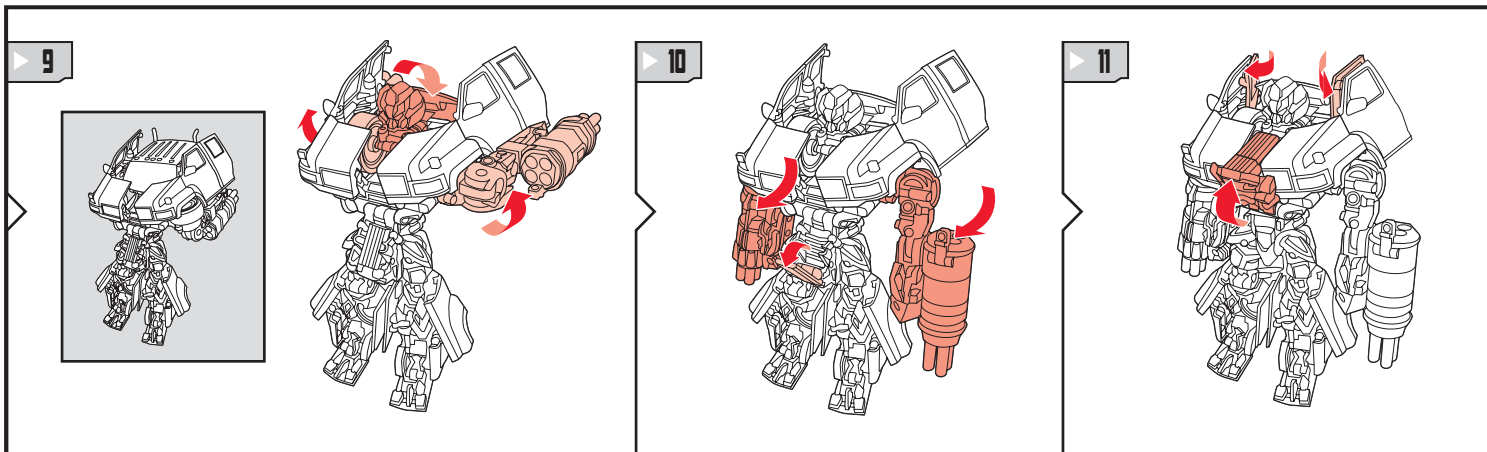

# TRANSFORMERS

AUTOBOT  
**IRONHIDE**

**AGES 5+**  
81120/81060 Asst.

TRANSFORMERS.COM

NOTE: Some parts are made to detach if excessive force is applied and are designed to be reattached if separation occurs. Adult supervision may be necessary for younger children.

## CHANGING TO ROBOT

REVERSE ORDER OF INSTRUCTIONS TO CONVERT BACK INTO VEHICLE.